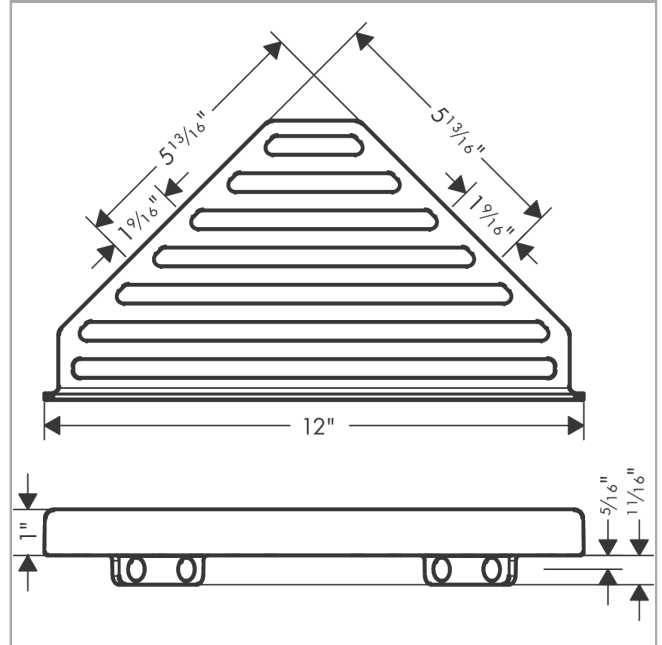

AddStoris

Corner Basket

Product Finish: **brushed nickel** Part no. : **41741820**

Description

Features

- Wall-mounted
- Metal holder
- With mounting material
- Concealed fastening
- Diameter of drilled hole: 6 mm
- May also be used as a shelf

Item details

List Price \$ 109.00

Design awards

reddot winner 2021

Product image

Scale drawing

AddStoris

Corner Basket

Product Finish: brushed nickel

Part no. : 41741820

Exploded drawing

Year of production: >04/21

AddStoris

Corner Basket

Product Finish: **brushed nickel** Part no. : **41741820**

Spare parts list