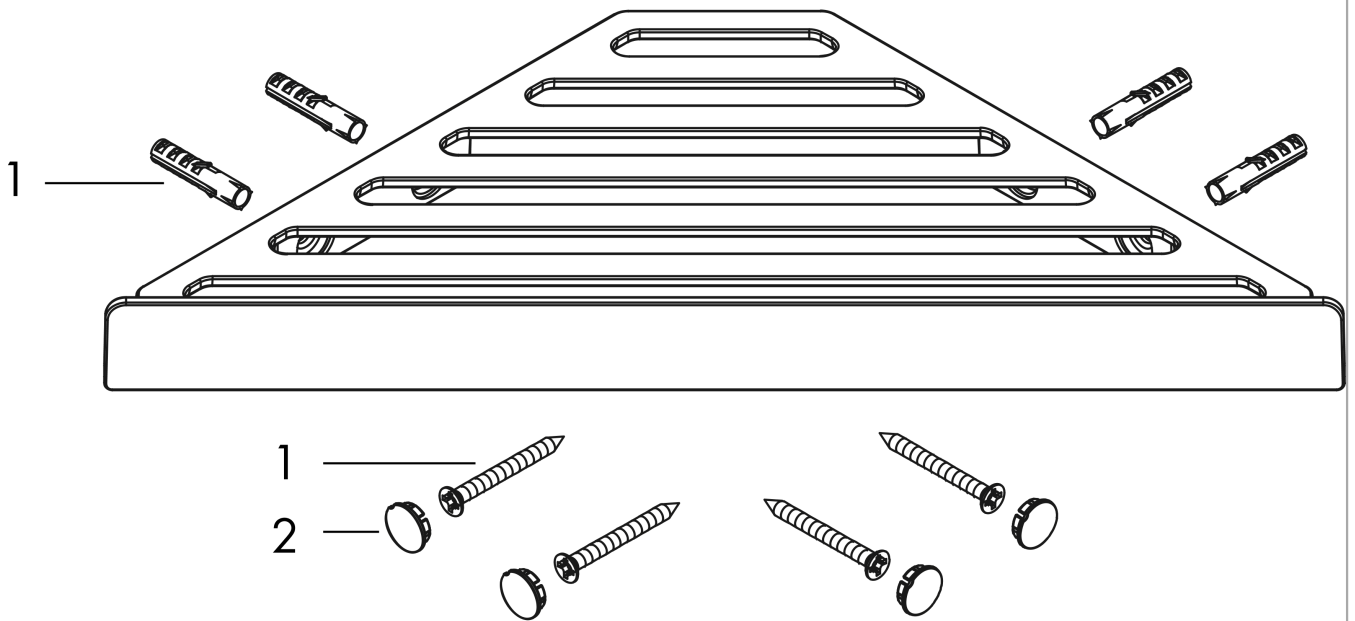

AddStoris

Corner Basket

Product Finish: **brushed nickel** Part no. : **41741820**

Description

Features

- Wall-mounted
- Metal holder
- With mounting material
- Concealed fastening
- Diameter of drilled hole: 6 mm
- May also be used as a shelf

Item details

List Price \$ 109.00

Design awards

reddot winner 2021

Product image

Scale drawing

AddStoris

Corner Basket

Product Finish: brushed nickel

Part no. : 41741820

Exploded drawing

Year of production: >04/21

AddStoris

Corner Basket

Product Finish: **brushed nickel** Part no. : **41741820**

Spare parts list